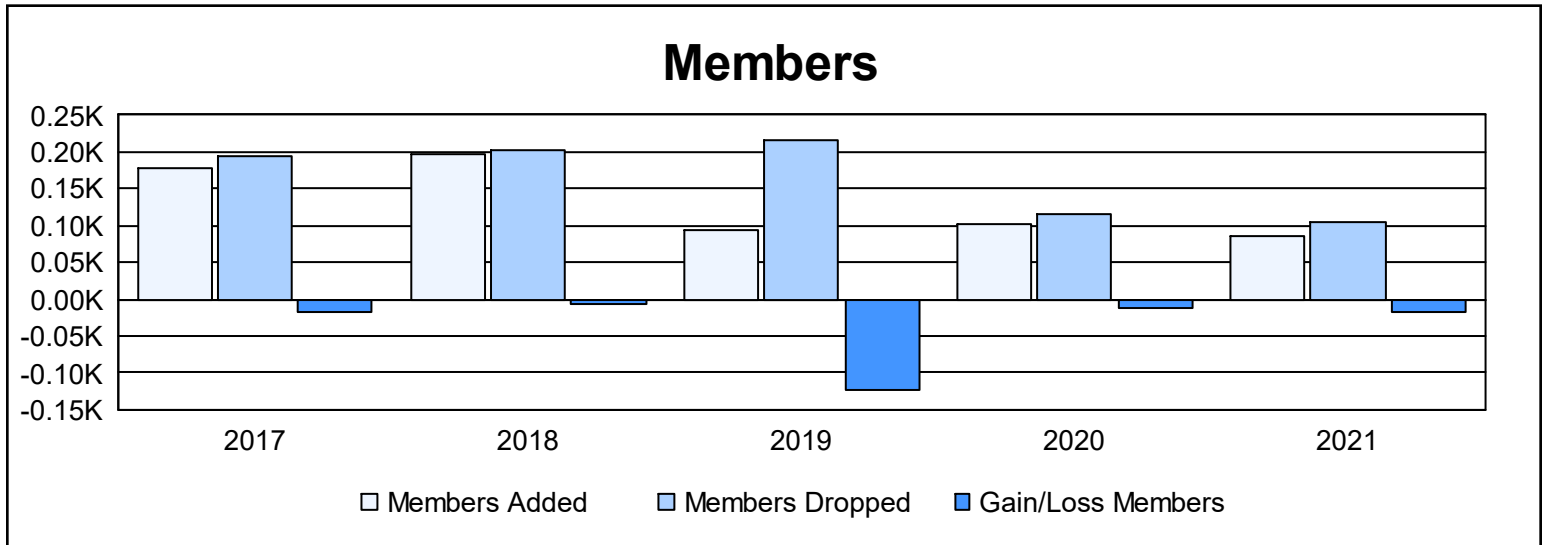

Year	New Clubs	Dropped Clubs	Gain/ Loss Clubs	New Members	Charter Members	Reinstate Members	Transfer Members	Total Member Added	Total Members Dropped	Gain/ Loss Members
2016-2017	0	0	0	147	0	22	8	177	195	-18
2017-2018	1	1	0	151	32	2	11	196	203	-7
2018-2019	0	5	-5	81	1	4	7	93	216	-123
2019-2020	0	1	-1	80	1	16	6	103	115	-12
2020-2021	1	3	-2	59	20	5	3	87	104	-17
<b>Average</b>	<b>0</b>	<b>2</b>	<b>-2</b>	<b>104</b>	<b>11</b>	<b>10</b>	<b>7</b>	<b>131</b>	<b>167</b>	<b>-35</b>

### Membership Composition June 2021 Cumulative