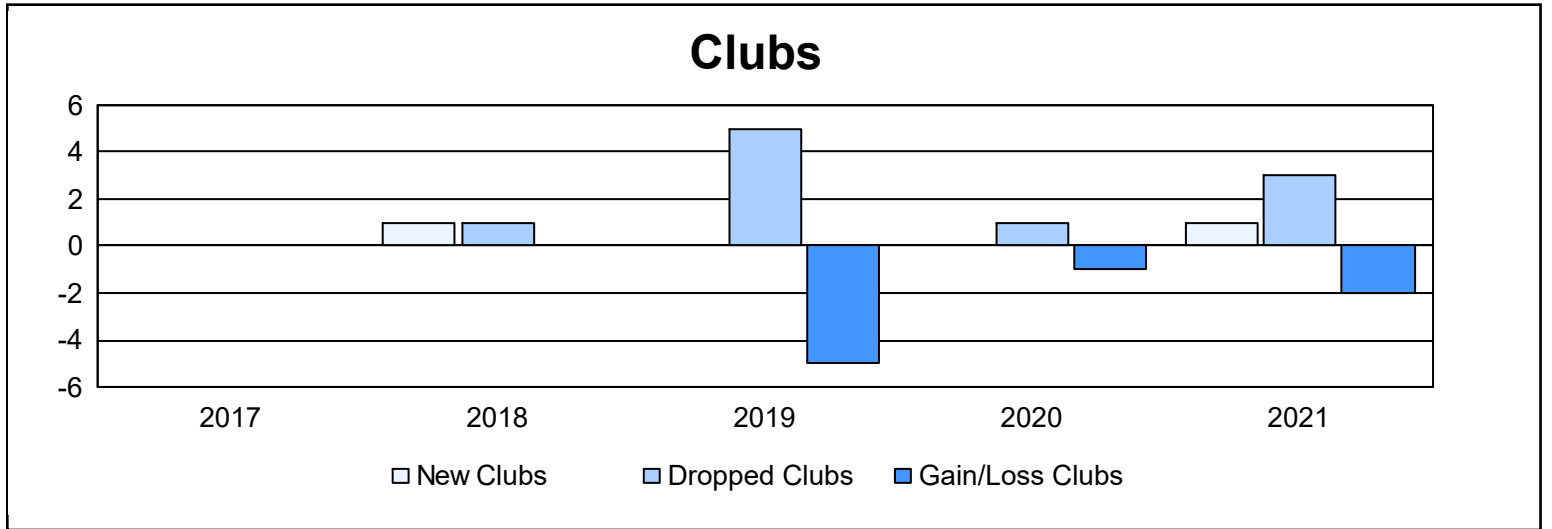

Year	New Clubs	Dropped Clubs	Gain/ Loss Clubs	New Members	Charter Members	Reinstate Members	Transfer Members	Total Member Added	Total Members Dropped	Gain/ Loss Members
2016-2017	0	0	0	147	0	22	8	177	195	-18
2017-2018	1	1	0	151	32	2	11	196	203	-7
2018-2019	0	5	-5	81	1	4	7	93	216	-123
2019-2020	0	1	-1	80	1	16	6	103	115	-12
2020-2021	1	3	-2	59	20	5	3	87	104	-17
<b>Average</b>	<b>0</b>	<b>2</b>	<b>-2</b>	<b>104</b>	<b>11</b>	<b>10</b>	<b>7</b>	<b>131</b>	<b>167</b>	<b>-35</b>

### Membership Composition June 2021 Cumulative