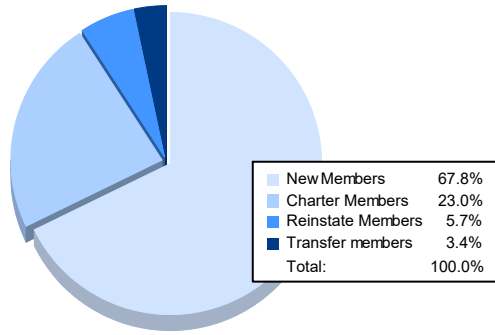

Year	New Clubs	Dropped Clubs	Gain/ Loss Clubs	New Members	Charter Members	Reinstate Members	Transfer Members	Total Member Added	Total Members Dropped	Gain/ Loss Members
2016-2017	0	0	0	147	0	22	8	177	195	-18
2017-2018	1	1	0	151	32	2	11	196	203	-7
2018-2019	0	5	-5	81	1	4	7	93	216	-123
2019-2020	0	1	-1	80	1	16	6	103	115	-12
2020-2021	1	3	-2	59	20	5	3	87	104	-17
<b>Average</b>	<b>0</b>	<b>2</b>	<b>-2</b>	<b>104</b>	<b>11</b>	<b>10</b>	<b>7</b>	<b>131</b>	<b>167</b>	<b>-35</b>

### Membership Composition June 2021 Cumulative